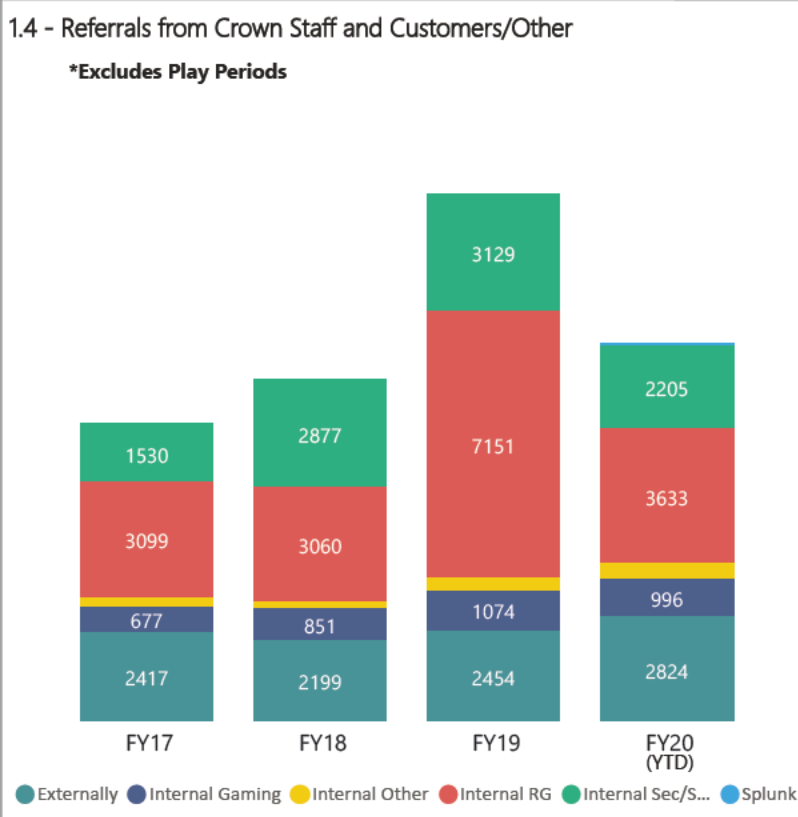

# responsible gaming - Harm Minimisation Overview

AWARENESS. ASSISTANCE. SUPPORT

**responsible gaming** - Exclusion Related Events

AWARENESS. ASSISTANCE. SUPPORT

Total Statistics (as at 29th Feb 2020) *Since 1994	<b>4991*</b>	<b>883</b>	<b>5873*</b>	<b>743*</b>
	Current Self Excluded	Current Cross Property Self Excluded	Total Current Self Excluded	Total Revocations