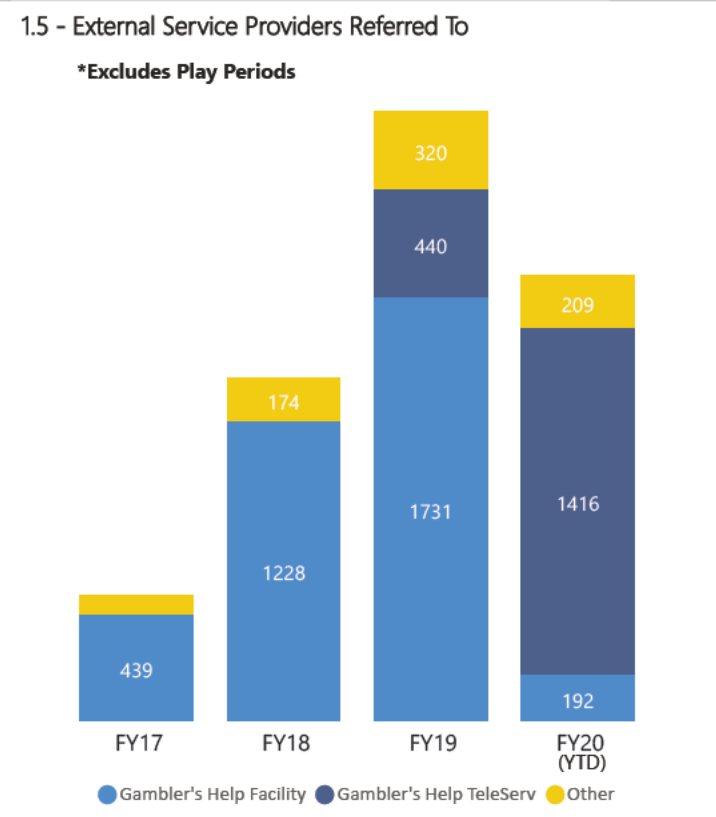

# responsible gaming - Harm Minimisation Overview

AWARENESS. ASSISTANCE. SUPPORT

**responsible gaming** - Exclusion Related Events

AWARENESS. ASSISTANCE. SUPPORT

Total Statistics (as at 29th Feb 2020) *Since 1994	<b>4991*</b>	<b>883</b>	<b>5873*</b>	<b>743*</b>
	Current Self Excluded	Current Cross Property Self Excluded	Total Current Self Excluded	Total Revocations