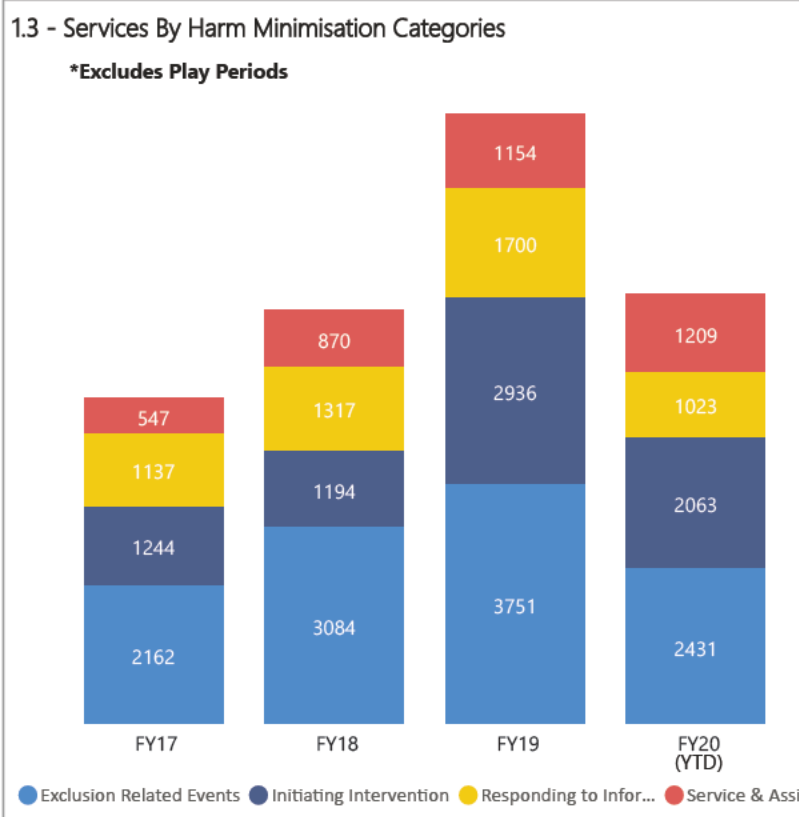

# responsible gaming - Harm Minimisation Overview

AWARENESS. ASSISTANCE. SUPPORT

**responsible gaming** - Exclusion Related Events

AWARENESS. ASSISTANCE. SUPPORT

Total Statistics (as at 29th Feb 2020) *Since 1994	<b>4991*</b>	<b>883</b>	<b>5873*</b>	<b>743*</b>
	Current Self Excluded	Current Cross Property Self Excluded	Total Current Self Excluded	Total Revocations