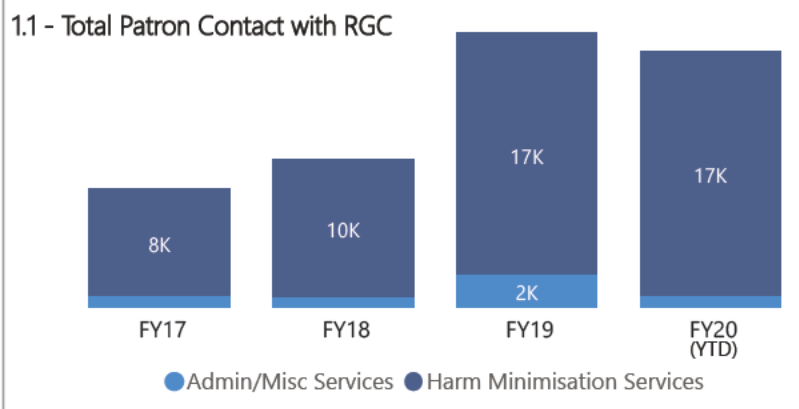

# responsible gaming - Harm Minimisation Overview

AWARENESS. ASSISTANCE. SUPPORT

**responsible gaming** - Exclusion Related Events

AWARENESS. ASSISTANCE. SUPPORT

Total Statistics (as at 29th Feb 2020) *Since 1994	<b>4991*</b>	<b>883</b>	<b>5873*</b>	<b>743*</b>
	Current Self Excluded	Current Cross Property Self Excluded	Total Current Self Excluded	Total Revocations