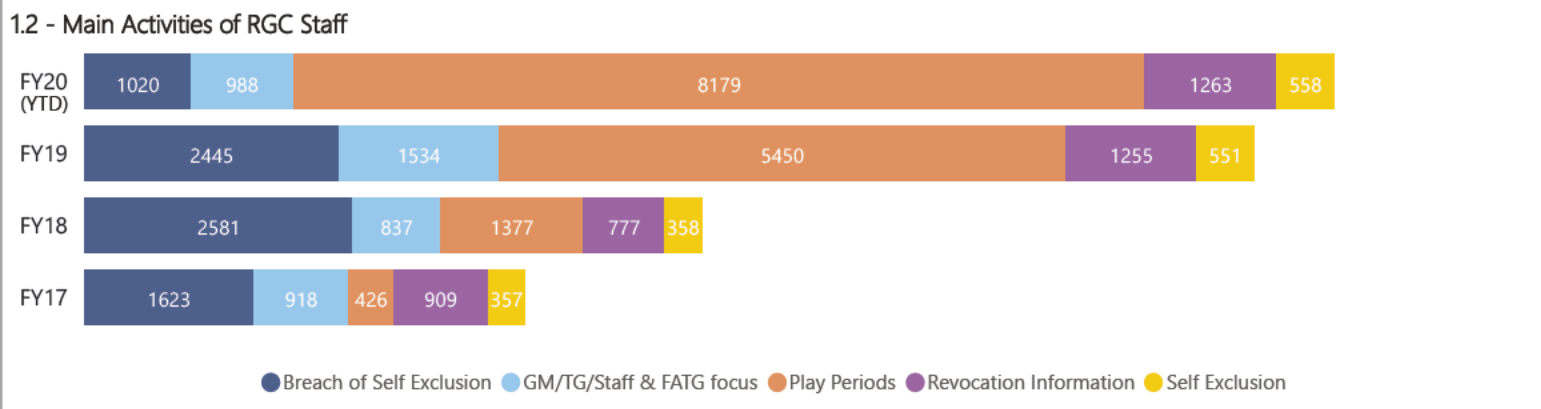

# responsible gaming - Harm Minimisation Overview

AWARENESS. ASSISTANCE. SUPPORT

**responsible gaming** - Exclusion Related Events

AWARENESS. ASSISTANCE. SUPPORT

Total Statistics (as at 29th Feb 2020) *Since 1994	<b>4991*</b>	<b>883</b>	<b>5873*</b>	<b>743*</b>
	Current Self Excluded	Current Cross Property Self Excluded	Total Current Self Excluded	Total Revocations