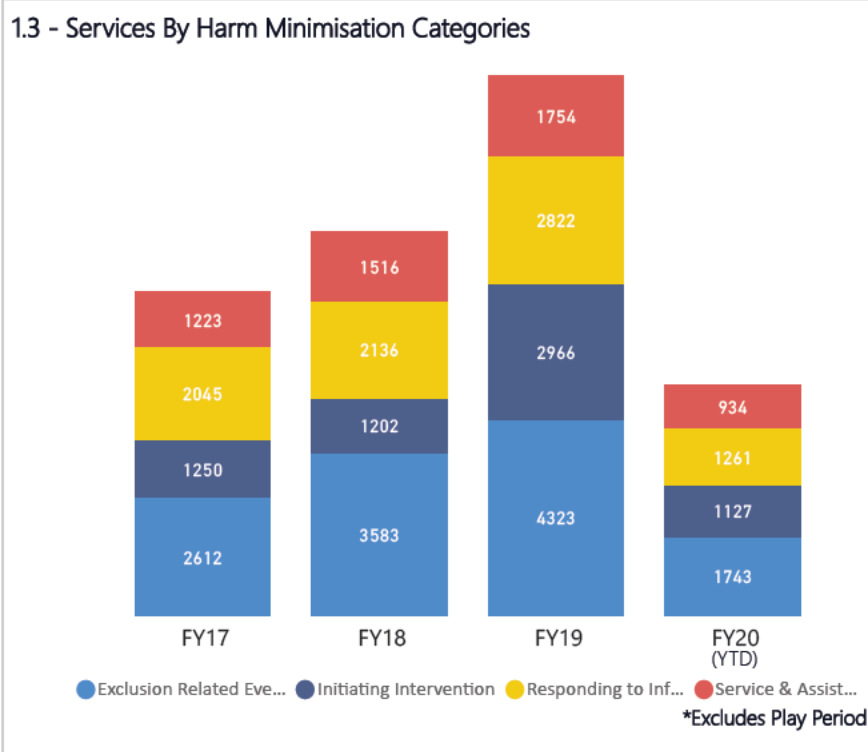

# responsible gaming - Harm Minimisation Overview

AWARENESS. ASSISTANCE. SUPPORT

**responsible gaming** - Exclusion Related Events  
AWARENESS. ASSISTANCE. SUPPORT

**Total Statistics** (as at 1st December 2019)  
 \*Since 1994

**5012\*** Current Self Excluded      **696** Current Cross Property Self Excluded      **5708\*** Total Current Self Excluded      **719\*** Total Revocations