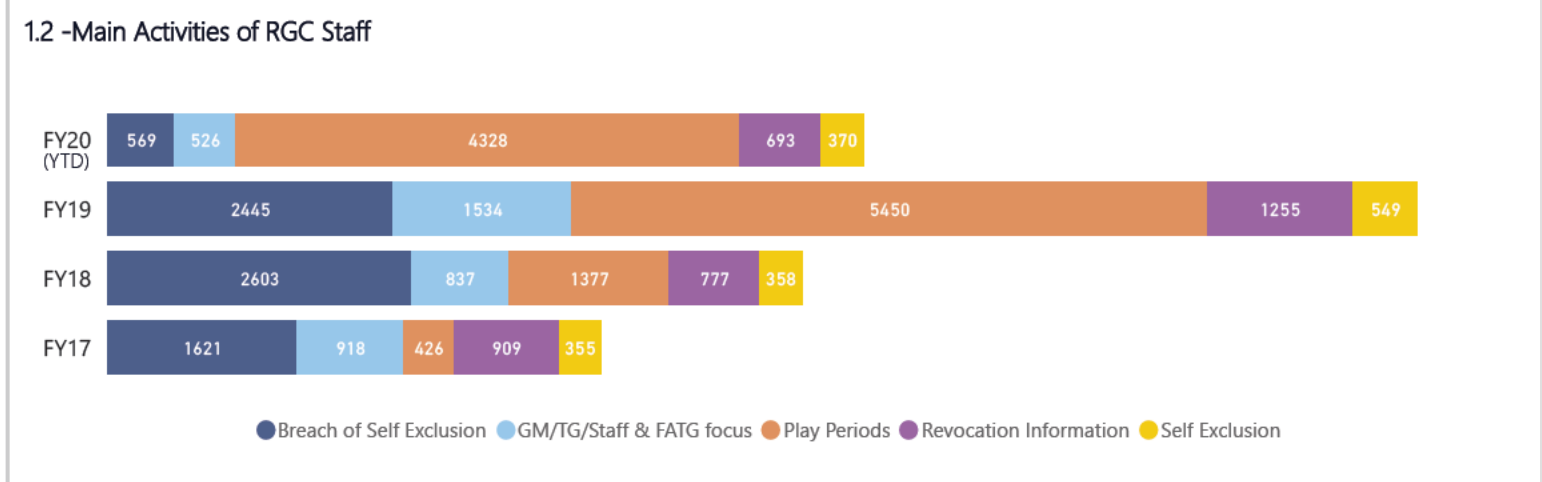

# responsible gaming - Harm Minimisation Overview

AWARENESS. ASSISTANCE. SUPPORT

**responsible gaming** - Exclusion Related Events  
AWARENESS. ASSISTANCE. SUPPORT

**Total Statistics** (as at 1st December 2019)  
 \*Since 1994

**5012\*** Current Self Excluded      **696** Current Cross Property Self Excluded      **5708\*** Total Current Self Excluded      **719\*** Total Revocations