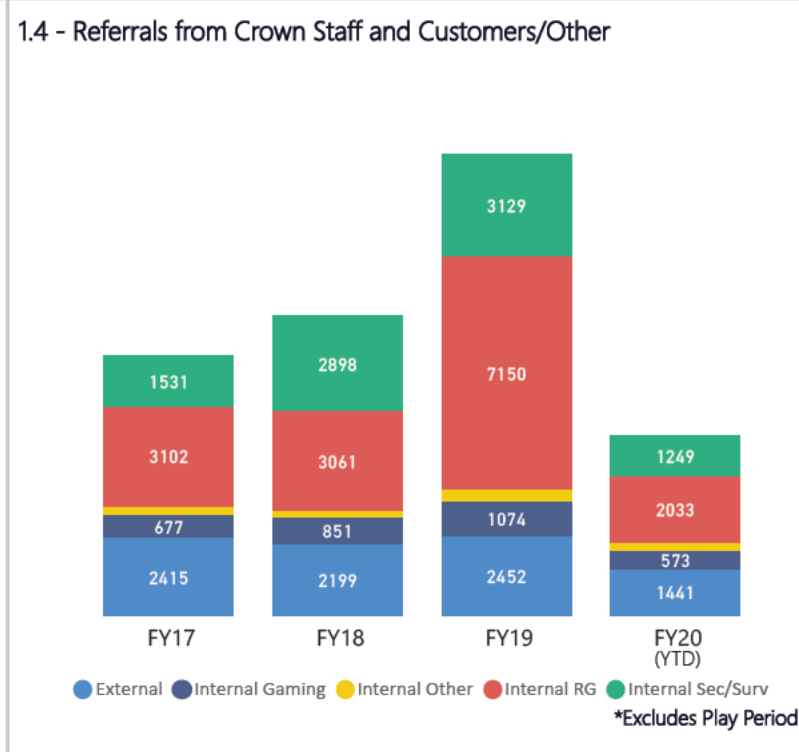

# responsible gaming - Harm Minimisation Overview

AWARENESS. ASSISTANCE. SUPPORT

**responsible gaming** - Exclusion Related Events  
AWARENESS. ASSISTANCE. SUPPORT

**Total Statistics** (as at 1st December 2019)  
 \*Since 1994

**5012\*** Current Self Excluded      **696** Current Cross Property Self Excluded      **5708\*** Total Current Self Excluded      **719\*** Total Revocations