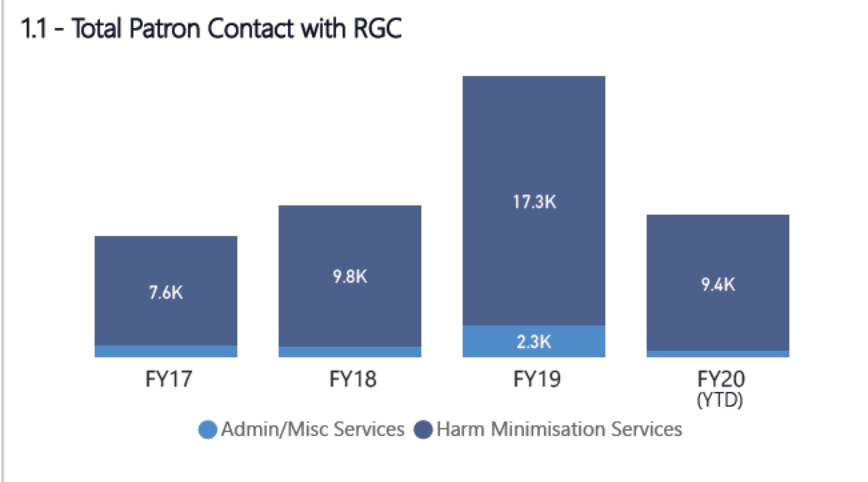

# responsible gaming - Harm Minimisation Overview

AWARENESS. ASSISTANCE. SUPPORT

**responsible gaming** - Exclusion Related Events  
AWARENESS. ASSISTANCE. SUPPORT

**Total Statistics** (as at 1st December 2019)  
 \*Since 1994

**5012\*** Current Self Excluded      **696** Current Cross Property Self Excluded      **5708\*** Total Current Self Excluded      **719\*** Total Revocations