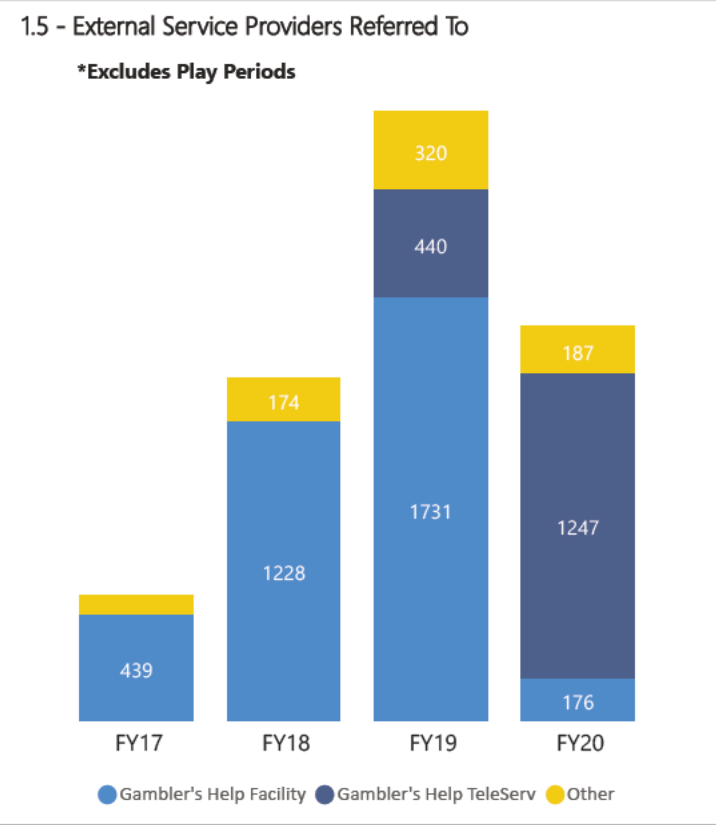

responsible gaming - Harm Minimisation Overview

AWARENESS. ASSISTANCE. SUPPORT

responsible gaming - Exclusion Related Events

AWARENESS. ASSISTANCE. SUPPORT

Total Statistics (as at 31st Jan 2020) *Since 1994	4999*	826	5825*	732*
	Current Self Excluded	Current Cross Property Self Excluded	Total Current Self Excluded	Total Revocations