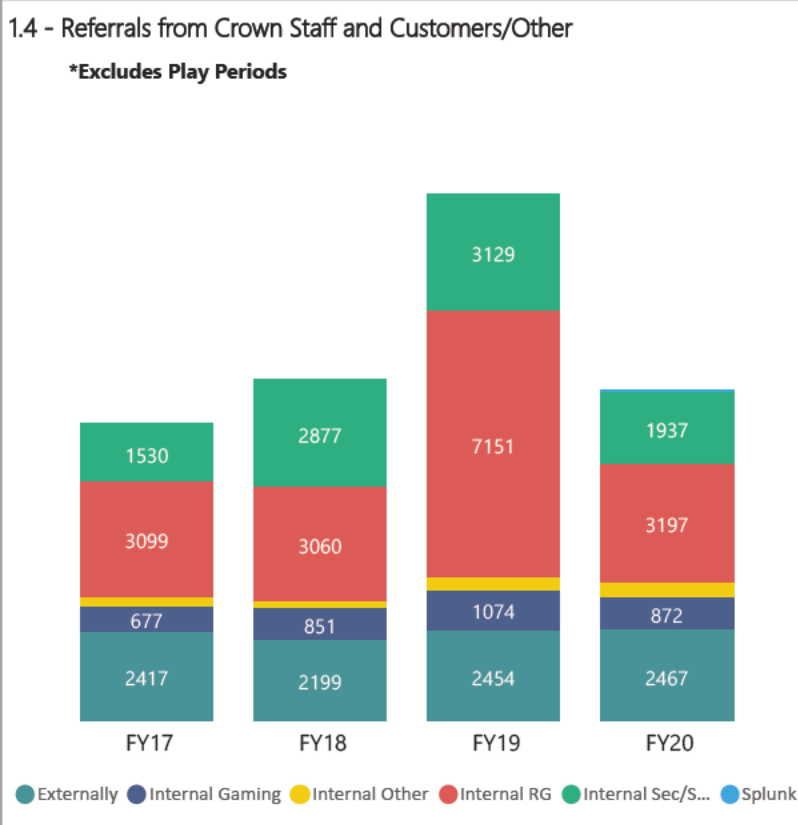

responsible gaming - Harm Minimisation Overview

AWARENESS. ASSISTANCE. SUPPORT

responsible gaming - Exclusion Related Events

AWARENESS. ASSISTANCE. SUPPORT

Total Statistics (as at 31st Jan 2020) *Since 1994	4999*	826	5825*	732*
	Current Self Excluded	Current Cross Property Self Excluded	Total Current Self Excluded	Total Revocations