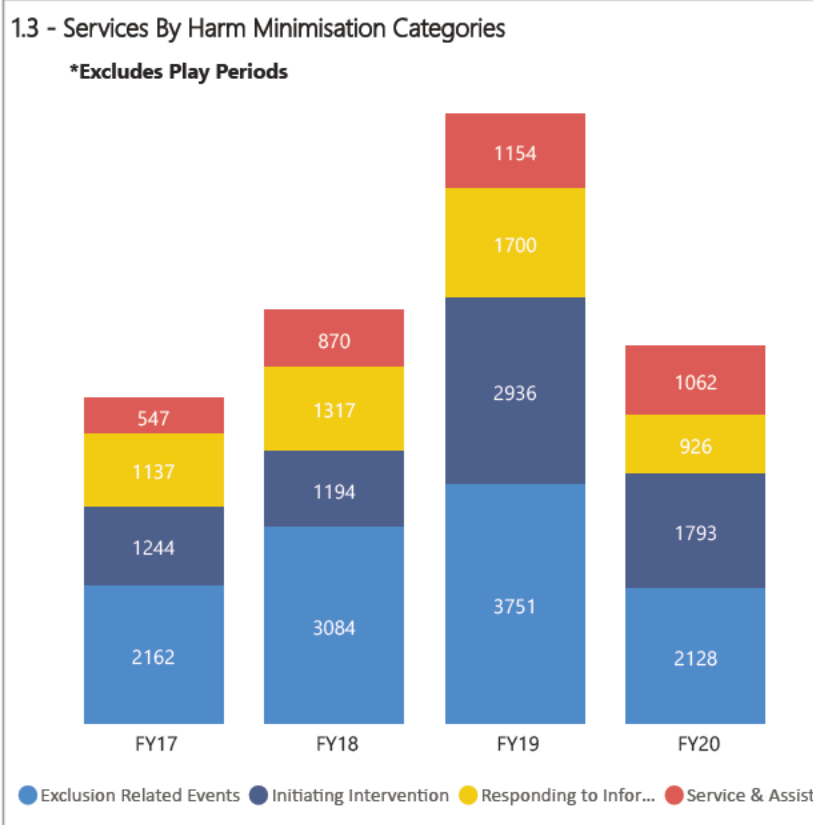

responsible gaming - Harm Minimisation Overview

AWARENESS. ASSISTANCE. SUPPORT

responsible gaming - Exclusion Related Events

AWARENESS. ASSISTANCE. SUPPORT

Total Statistics (as at 31st Jan 2020) *Since 1994	4999*	826	5825*	732*
	Current Self Excluded	Current Cross Property Self Excluded	Total Current Self Excluded	Total Revocations