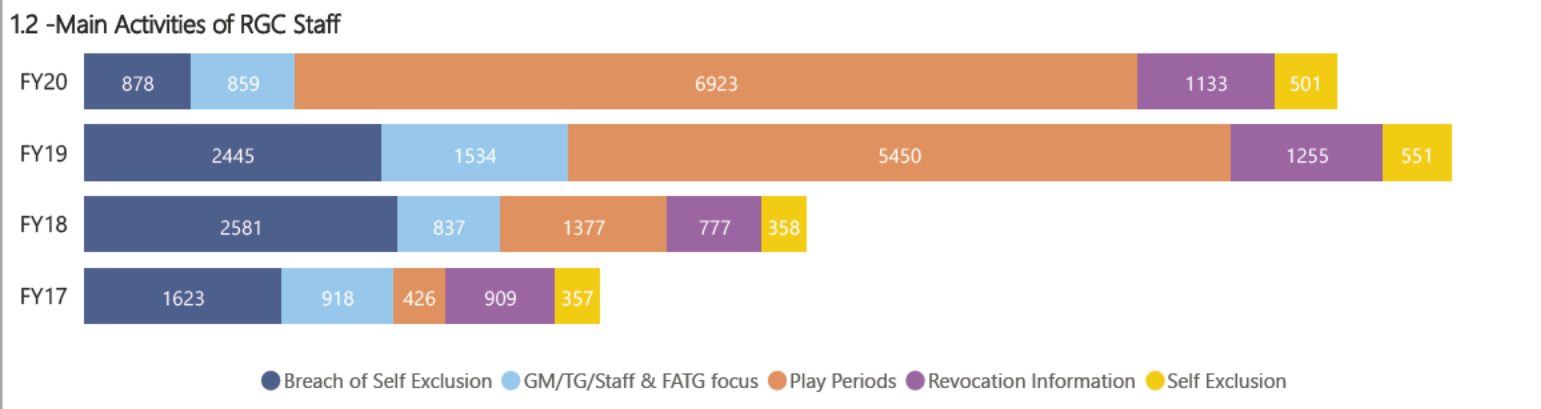

responsible gaming - Harm Minimisation Overview

AWARENESS. ASSISTANCE. SUPPORT

responsible gaming - Exclusion Related Events

AWARENESS. ASSISTANCE. SUPPORT

Total Statistics (as at 31st Jan 2020) *Since 1994	4999*	826	5825*	732*
	Current Self Excluded	Current Cross Property Self Excluded	Total Current Self Excluded	Total Revocations