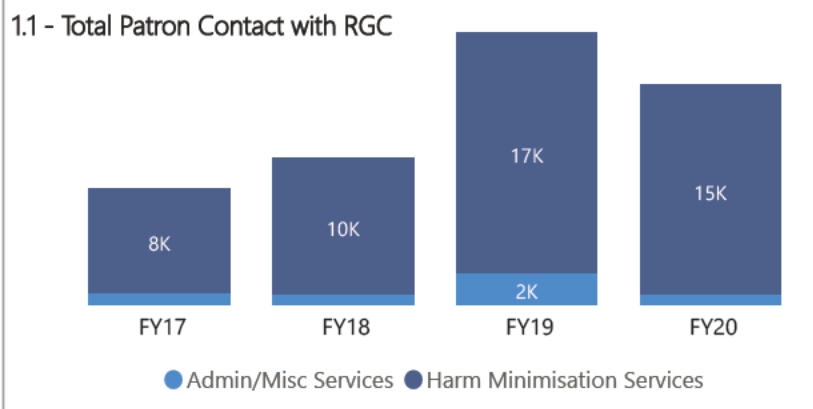

responsible gaming - Harm Minimisation Overview

AWARENESS. ASSISTANCE. SUPPORT

responsible gaming - Exclusion Related Events

AWARENESS. ASSISTANCE. SUPPORT

Total Statistics (as at 31st Jan 2020) *Since 1994	4999*	826	5825*	732*
	Current Self Excluded	Current Cross Property Self Excluded	Total Current Self Excluded	Total Revocations